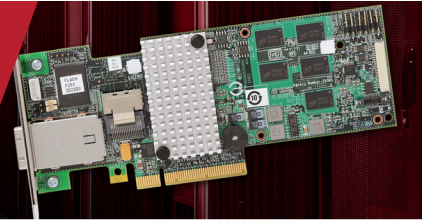

## MegaRAID® SAS 9280-4i4e

Four-Port Internal / Four-Port External 6Gb/s PCI Express  
SATA+SAS RAID Controller

### Key Features

- Four internal + Four external 6Gb/s SATA+SAS ports
- One Mini-SAS internal connector (SFF-8087)
- One Mini-SAS external connector (SFF-8088)
- LSI SAS 2108 6Gb/s RAID-on-Chip –800MHz PowerPC®
- 512MB 800MHz DDRII cache memory
- Optional battery backup module
- RAID Levels 0, 1, 5 and 6
- RAID Spans 10, 50 and 60

### Next-Generation SATA+SAS RAID

MegaRAID SATA+SAS controllers provide a new level of reliability, availability, and performance to businesses that are facing storage challenges driven by unprecedented data growth. The MegaRAID SAS 9280-4i4e, with four internal and four external ports, supports both internal drive storage and external JBOD expansion. Using the external SAS ports, multiple JBODs can be connected to a server, providing a scalable and affordable solution for growing storage requirements.

### 6Gb/s SAS Performance Advantage

With data transfer rates of up to 6Gb/s per port, the MegaRAID SAS 9280-4i4e bring users new features and improved performance, while continuing to support all the features of the previous 3Gb/s SATA+SAS generation. 6Gb/s SAS is designed for backward compatibility with 3Gb/s SAS as well as with 6Gb/s and 3Gb/s SATA hard drives. Regardless of the drive speed, 6Gb/s MegaRAID controllers will deliver significant performance improvements in both read and write applications as compared to their 3Gb/s predecessors.